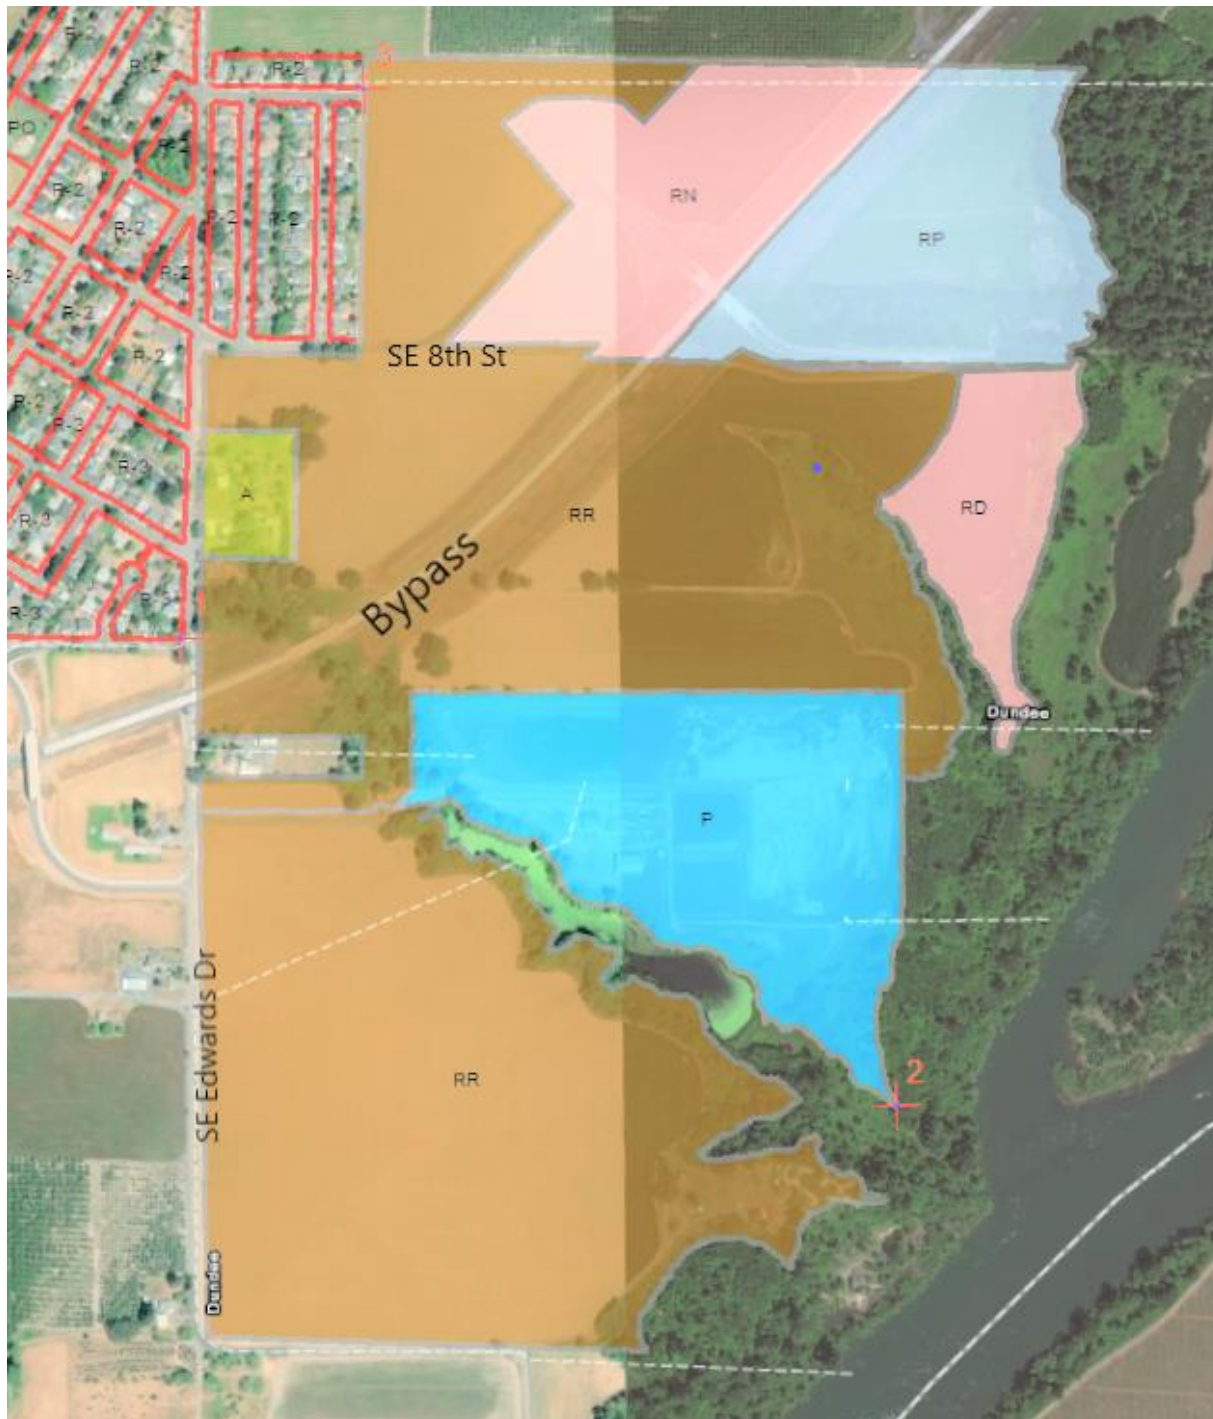

Riverside District Proposed Zoning

- Riverside Proposed Zoning Districts
- RN – Riverside Neighborhood Mixed Use
 - RP – Riverside Production
 - RR – Riverside Residential
 - RD – Riverside Destination Mixed Use
 - P – Public